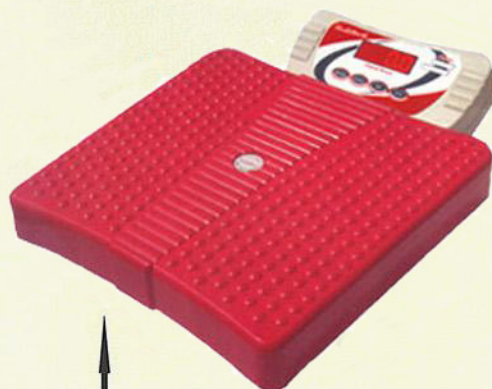

HELP LINE : +91 - 99257 22210

 Right Way of Quality

 **SWISSER**[®]
INSTRUMENTS
An ISO 9001 Company

Home / Personal Scale

FEATURES

- ★ Rugged Design
- ★ Sleek ABS PAN
- ★ Light Weight, Easy to Carry
- ★ User Friendly
- ★ Weight Hold Function (Selectable)
- ★ Automatic Zero Re-Setting
- ★ Automatic Switch Off Function
- ★ Over Load Indication
- ★ Bright & Clear, Wide Angle LED Display
- ★ Multi Function Series
- ★ Extra Display Connector Ready
- ★ Alert Audio - Visual Indications
- ★ Display Intensity Adjustment
- ★ Fast Response < 2 Seconds
- ★ 100% Tare Facility

OPTIONAL

- ★ Inbuilt Battery Pack
- ★ Flame Proof Enclosure
- ★ Dual (Two) Display
- ★ RS. 232 C Interface Port for Computer - Printer

TECHNICAL DATA

- ★ Designed On Advanced Micro Controller Technology
- ★ Power 230V AC \pm 10% 50 Hz
- ★ Optional - 9 V DC Battery
- ★ Temperature Range -10°C to 50°C
- ★ 12.5 mm LED Display
- ★ 1,00,000 Internal Resolution
- ★ Sensor - High Quality Load Cell
- ★ Safe Overload Up to 200% of Rated Capacity
- ★ Ultimate Overload Up to 300% of Rated Capacity